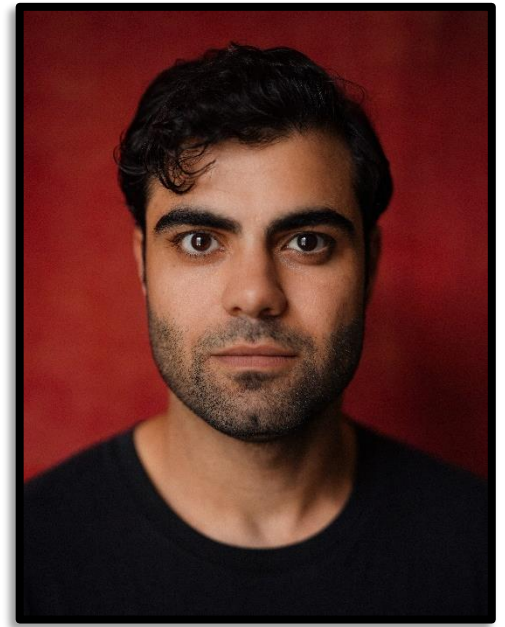

MAZLUM GÜL

He/Him

Height: 5'11"

Eyes: Brown

Hair: Dark Brown

Voice: Lyric Baritone [A2-G4]

Eligible to work
UK

LAMDA

Aegithus
Samuel Heckler
Caliban
Romeo
Savyol Prokofyevich Dikoi
Boyfriend

Electra
The Lovely Bones
The Tempest
Romeo and Juliet
The Storm
The Writer

Kwame Owusu
Ola Ince
Sophie Russell
Lawrence Evans
Anna Barkan
Ilona Sell