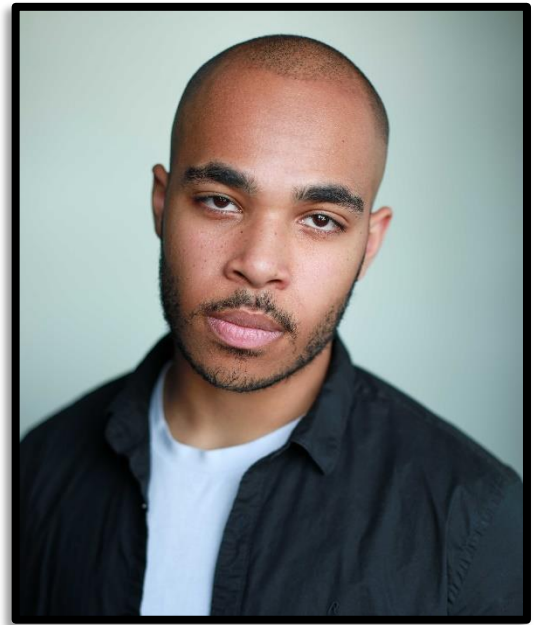

MOSTYN CRAWFORD

He/Him

Height: 6'1"
Hair: Black

Eyes: Brown
Voice: Baritone

Eligible to work
UK

LAMDA

Dragon
Ray
The Bastard
Shamrayev
Lewis
Floyd/Canewell
Chorus leader
Hamlet

George and the Dragon
Sucker Punch
A Bastardized King John
The Seagull
Can't Pay? Won't Pay!
Seven Guitars
Medea
Hamlet

Jac Ifan Moore
Tramaine Trace
Tristan Fynn-Aiduenu
Lucy Curtis
Jonathan Young
Vik Sivalingam
Micaela Miranda
Karen Tomlin

SKILLS

Accents

London [native], General American, American Southern States, African-American Vernacular English, MLE, New York, Standard Southern British