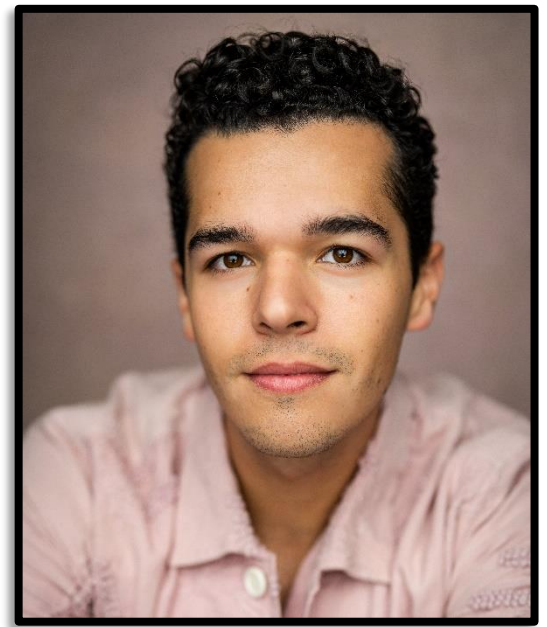

# EDUARDO ZUCCHI

He/Him

**Height:** 6'1"

**Eyes:** Brown

**Hair:** Dark Brown

**Voice:** Baritone [G2-E4]

**Eligible to work in the UK, US, EU and Mexico**

## LAMDA

Prince / Paris

*Romeo and Juliet*

Vik Sivalingam

Constant

*The Provoked Wife*

Nick Hutchison

Don Juan/Marquis de

*José Jose: El Principe de la Canción*

TeleMéxico