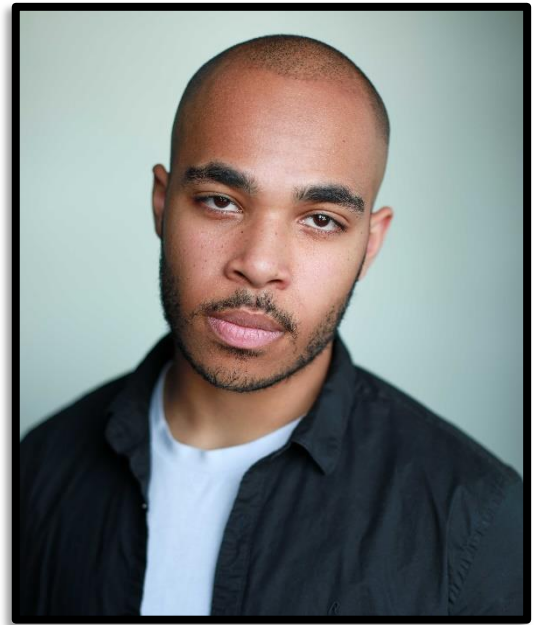

MOSTYN CRAWFORD

He/Him

Height: 6'1"
Hair: Black

Eyes: Brown
Voice: Baritone

Eligible to work in the UK

LAMDA

Ray
The Bastard
Shamrayev
Lewis
Floyd/Canewell
Chorus leader
Hamlet

Sucker Punch
A Bastardized King John
The Seagull
Can't Pay? Won't Pay!
Seven Guitars
Medea
Hamlet

Tramaine Trace
Tristan Fynn-Aiduenu
Lucy Curtis
Jonathan Young
Vik Sivalingam
Micaela Miranda
Karen Tomlin

SKILLS

Accents
Sport
Stage Combat

General American, AAVE, MLE, SSB
Boxing
Hand to Hand, Sword Fighting