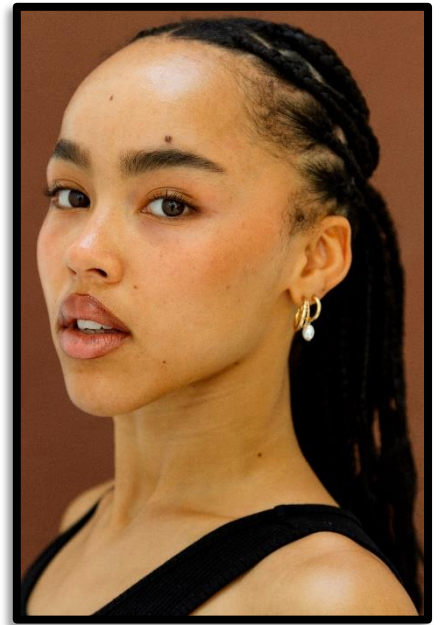

TAMIKA BENNETT

Height: 5'1"

Eyes: Brown

Hair: Dark Brown

Voice: Mezzo-Soprano

Eligible to work in the UK

LAMDA

Maya Lewis
Hamlet
Verochka
Anthea
Louise
Medea
Juliet

The Invincibles
Hamlet
A Month in the Country
Can't Pay? Won't Pay!
Seven Guitars
Medea
Romeo and Juliet

Ellie Jones
Gemma Crooks
Anna Barkan
Jonathan Young
Vik Sivalingam
Ioli Filippakopoulou
Veronica Quilligan