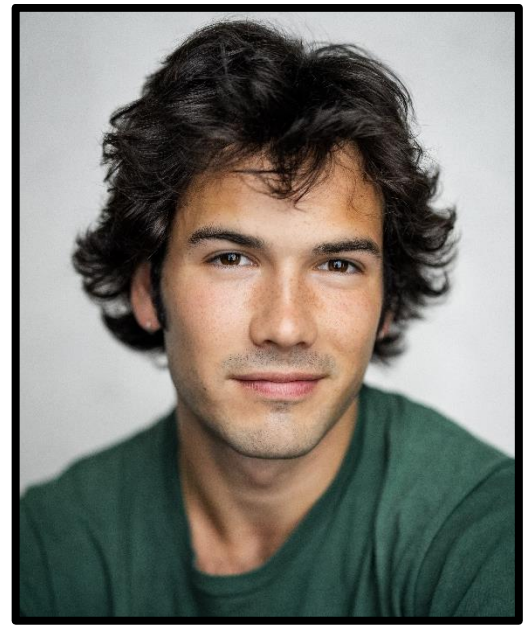

# ELLIOTT DINER

He/Him

**Height:** 6'0"

**Eyes:** Brown

**Hair:** Dark Brown

**Voice:** Baritone [E2-F4]

**Eligible to work in the UK and US**

## LAMDA

Lysander  
Constant  
Cathos  
Berghetto  
Febo/Federico  
Pistol  
Benedick

*Midsummer Night's Dream*  
*Provok'd Wife*  
*The Precious Provincials*  
*Tis' Pity She's a Whore*  
*Punishment Without Revenge*  
*Henry V*  
*Much Ado about Nothing*